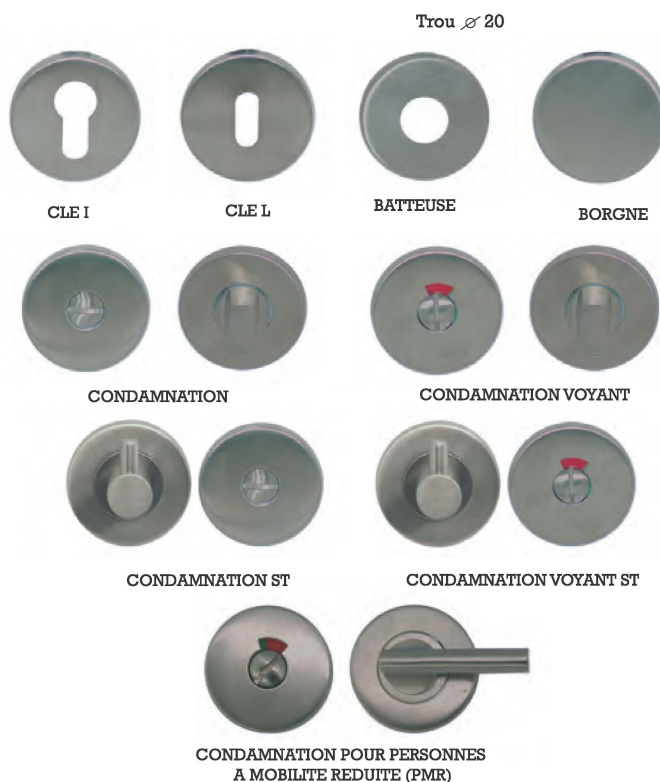

ROSACES RONDES

INOX , FINITIONS : BROSSE MAT ou BRILLANT

FONCTION	BROSSE MAT	BRILLANT
Clé I	IN 120	IN 120B
Clé L	IN 121	IN 121B
Borgne	IN 122	IN 122B
Conda.voyant	IN 123	IN 123B
Condamnation	IN 124	IN 124B
Batteuse	IN 125	IN 125B
Conda.voyant ST	IN 123 ST	
Condamnation	IN 124 ST	
PMR	IN 126	

GARANTIE INOX AISI 304

[non adapté aux ambiances salines]